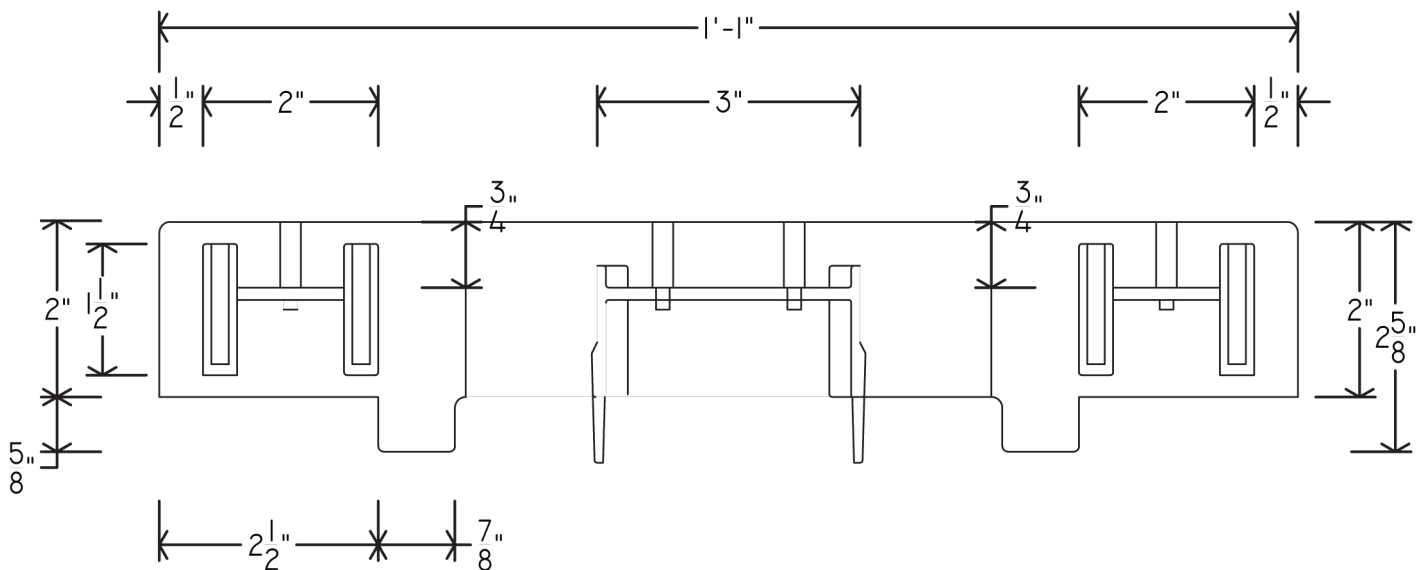

BK-600 6-INCH BUILDBUCK

BK-800 8-INCH BUILDBUCK

 <p>SYSTÈME DE COFFRAGE ISOLANT PRODUIT PAR STYRORAIL INSULATING CONCRETE FORMS MANUFACTURED BY STYRORAIL 65, ROUTE 105, LA PÊCHE, QUEBEC, J0X 3G0 OFFICE: 819-643-4456 TOLL FREE: 888-332-3456 STYRORAIL.CA</p>	BUILDBUCK CROSS SECTIONS BK-600/BK-800			DETAIL SHEET
	DATE/REV	12/2015	SCALE	NTS
	NOTES			
	CONSTRUCTION SHALL BE IN ACCORDANCE WITH ALL APPLICABLE LOCAL AND NATIONAL CODES. ALL DRAWINGS ARE SUBJECT TO CHANGE WITHOUT NOTICE.			
				62D